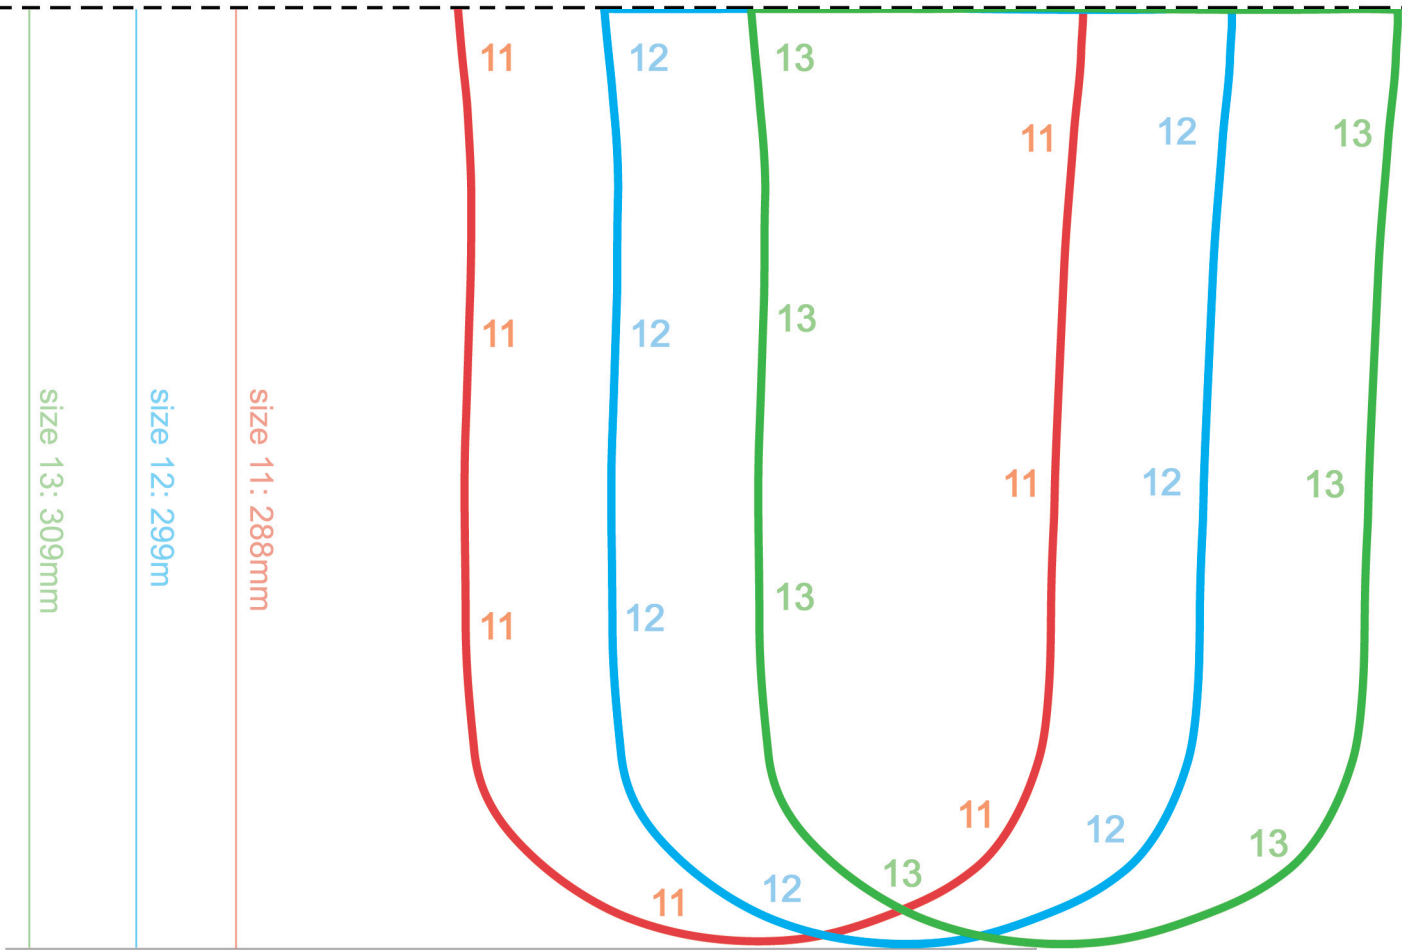

Willi Sizing Chart

MENS THONGS - SIZES 11, 12, 13

PRINTER SETTINGS:

- 1) click: [FILE]
- 2) click: [PRINT]
- 3) make sure the [PAGE SCALING] option is set to [NONE]
- 4) click: [OK]

Fold along dotted line

Willi / US sizing	11	12	13
European sizing	44.5	46	47
Measurement (mm)	288mm	299mm	309mm

Measurement is taken from the top sole

Measure the dimensions on the left of the page with your own ruler to ensure the scaling / printing is correct