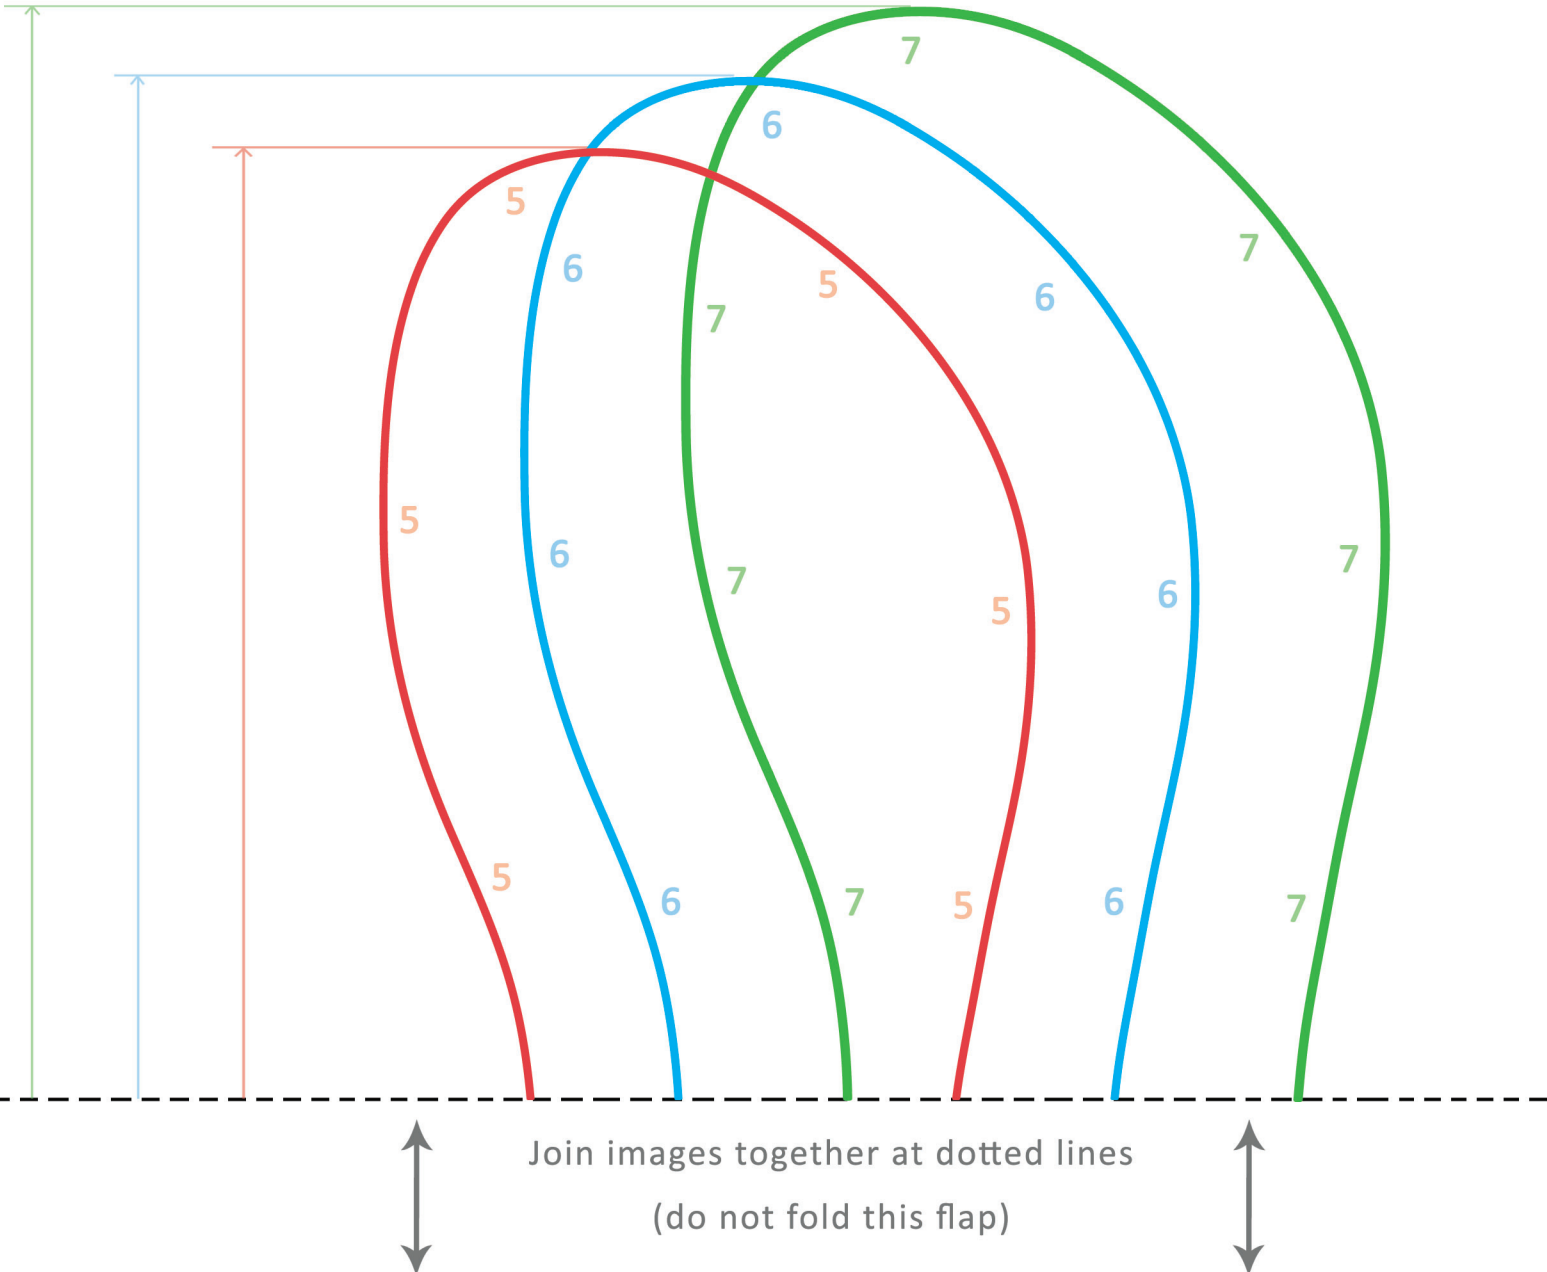

# Willi Sizing Chart

WOMENS THONGS - SIZES 5, 6, 7

## PRINTER SETTINGS:

- 1) click: [FILE]
- 2) click: [PRINT]
- 3) make sure the [PAGE SCALING] option is set to [NONE]
- 4) click: [OK]

Fold along dotted line

Willi / US sizing	5	6	7
European sizing	35.5	37	38
Measurement (mm)	224mm	233mm	244mm

Measurement is taken from the top sole

Measure the dimensions on the left of the page with your own ruler to ensure the scaling / printing is correct