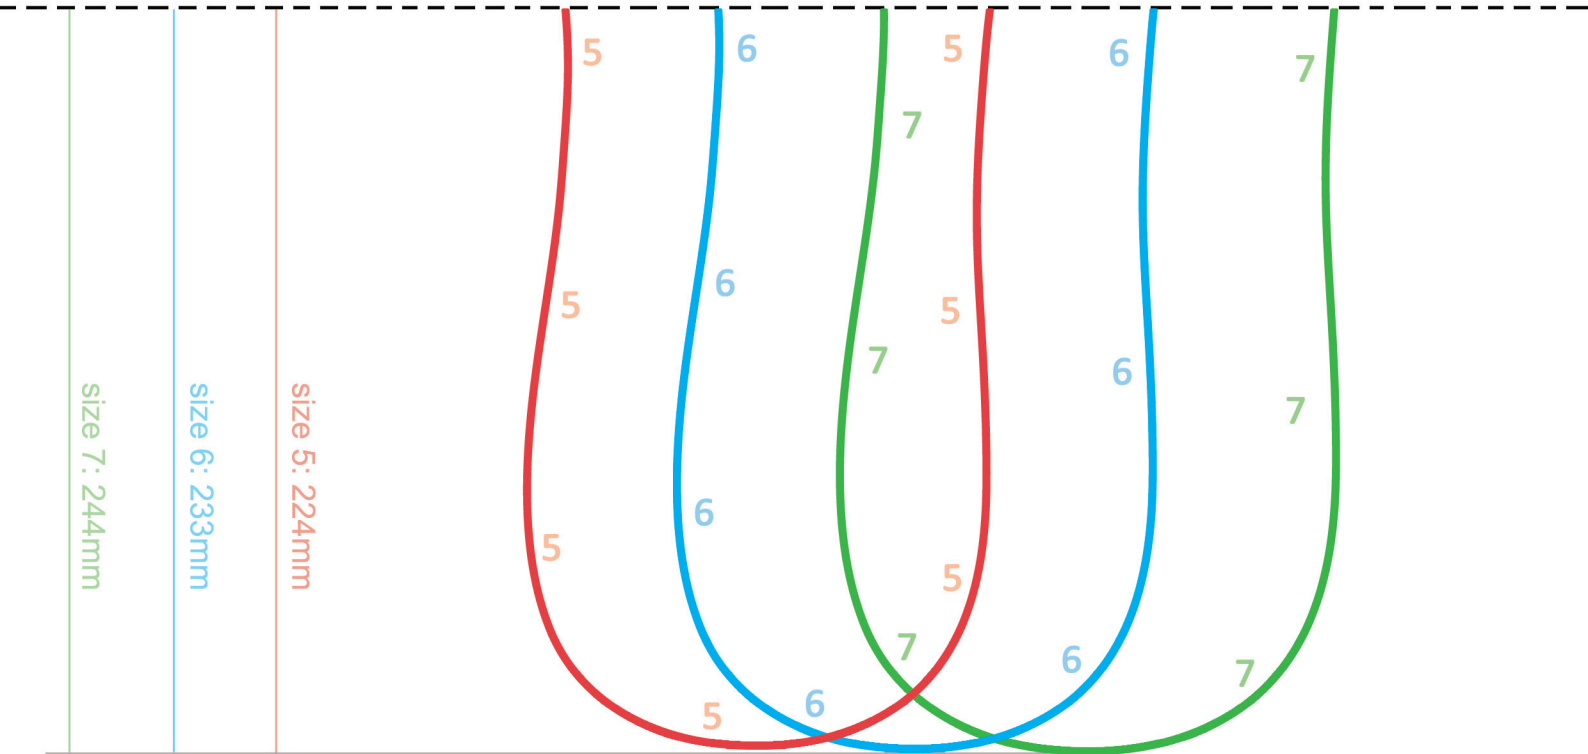

# Willi Sizing Chart

WOMENS THONGS - SIZES 5, 6, 7

## PRINTER SETTINGS:

- 1) click: [FILE]
- 2) click: [PRINT]
- 3) make sure the [PAGE SCALING] option is set to [NONE]
- 4) click: [OK]

Fold along dotted line

Willi / US sizing	5	6	7
European sizing	35.5	37	38
Measurement (mm)	224mm	233mm	244mm

Measurement is taken from the top sole

Measure the dimensions on the left of the page with your own ruler to ensure the scaling / printing is correct