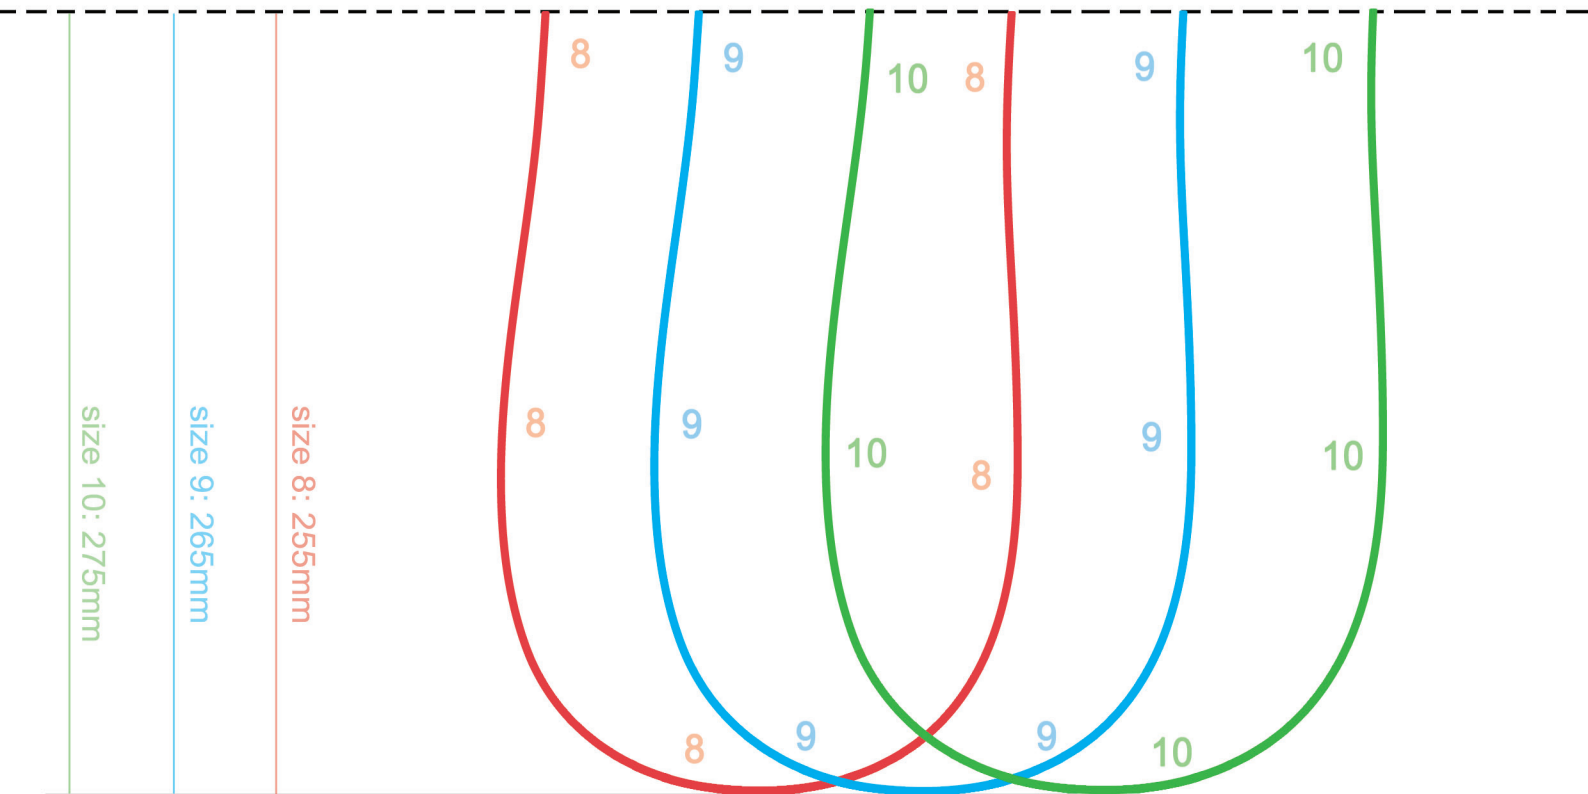

Willi Sizing Chart

WOMENS THONGS - SIZES 8, 9, 10

PRINTER SETTINGS:

- 1) click: [FILE]
- 2) click: [PRINT]
- 3) make sure the [PAGE SCALING] option is set to [NONE]
- 4) click: [OK]

Fold along dotted line

Willi / US sizing	8	9	10
European sizing	39.5	40.5	42
Measurement (mm)	255mm	265mm	275mm

Measurement is taken from the top sole

Measure the dimensions on the left of the page with your own ruler to ensure the scaling / printing is correct