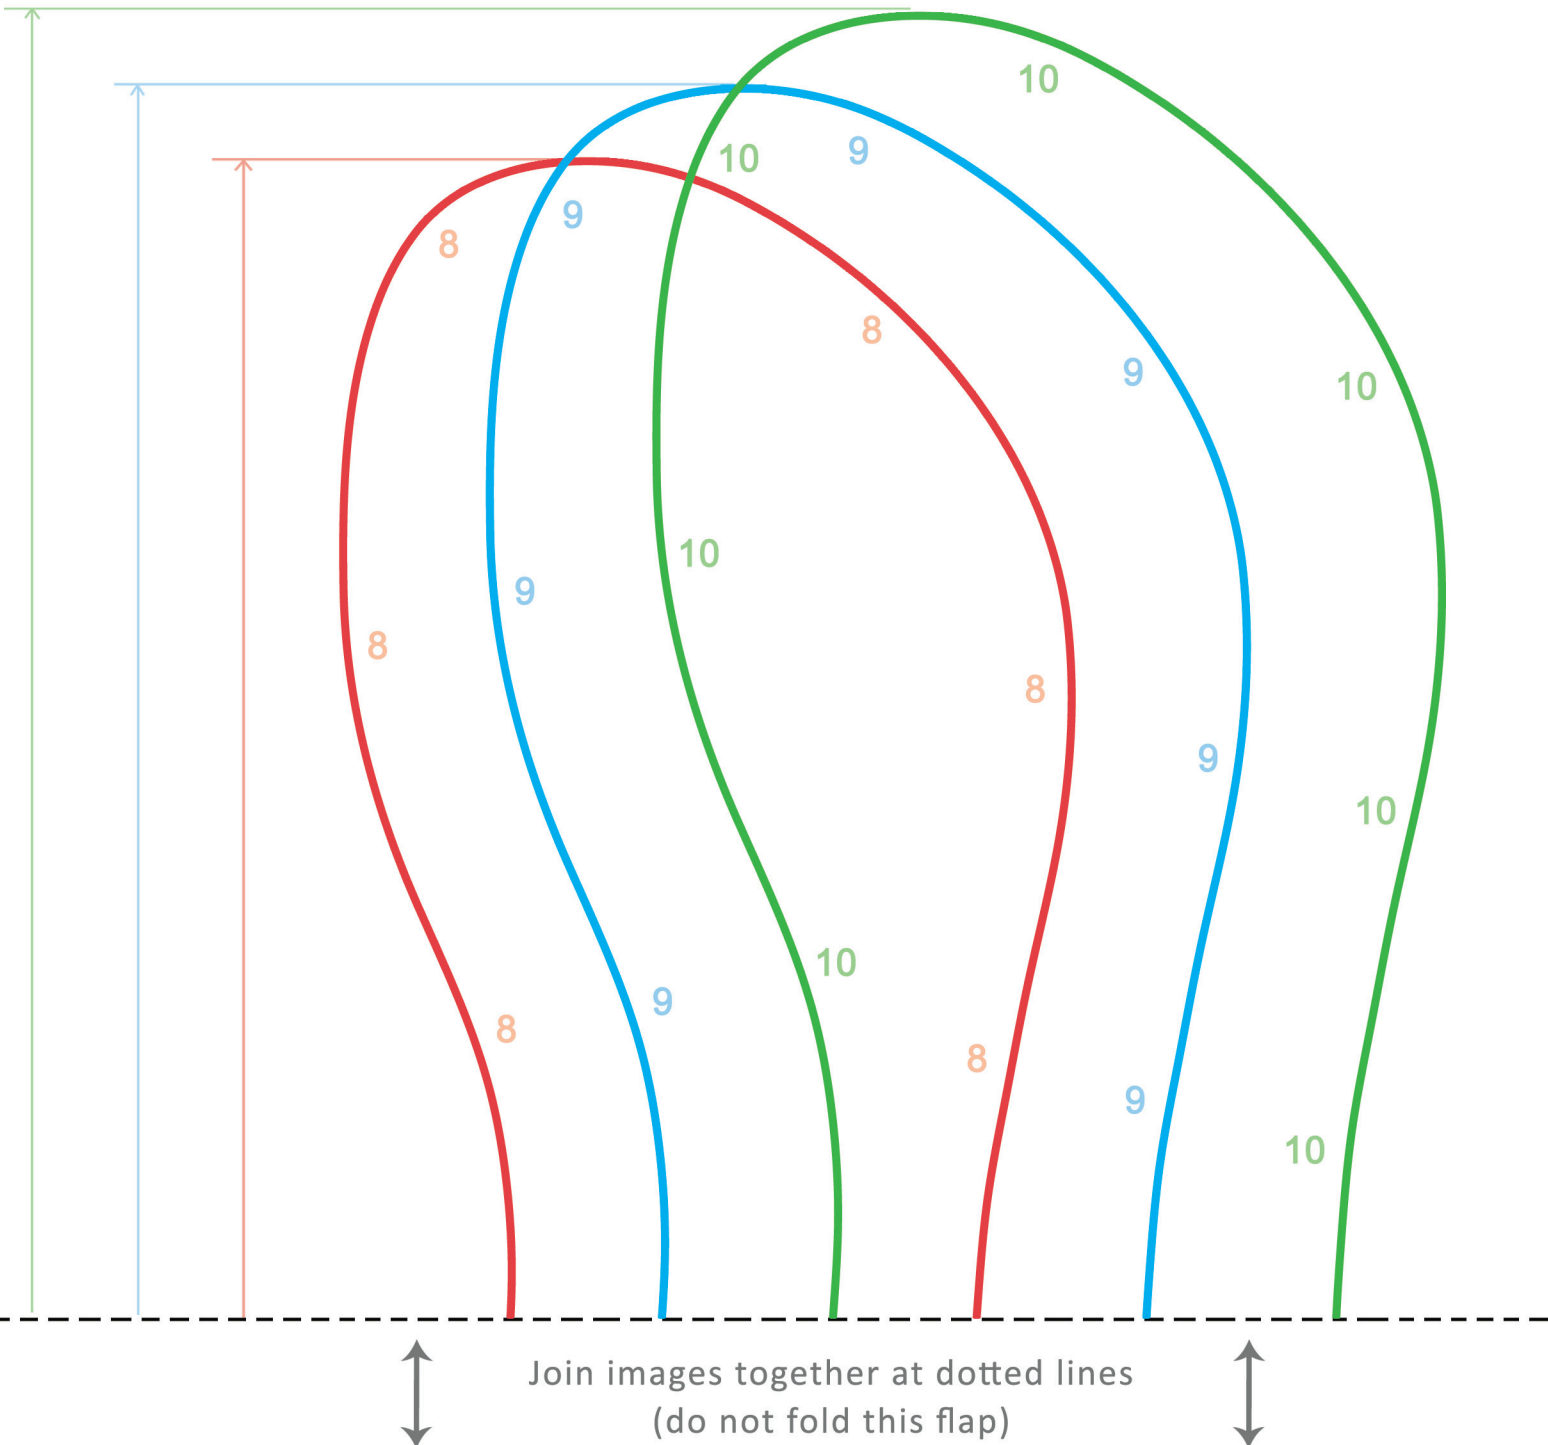

Willi Sizing Chart

WOMENS THONGS - SIZES 8, 9, 10

PRINTER SETTINGS:

- 1) click: [FILE]
- 2) click: [PRINT]
- 3) make sure the [PAGE SCALING] option is set to [NONE]
- 4) click: [OK]

Fold along dotted line

Willi / US sizing	8	9	10
European sizing	39.5	40.5	42
Measurement (mm)	255mm	265mm	275mm

Measurement is taken from the top sole

Measure the dimensions on the left of the page with your own ruler to ensure the scaling / printing is correct